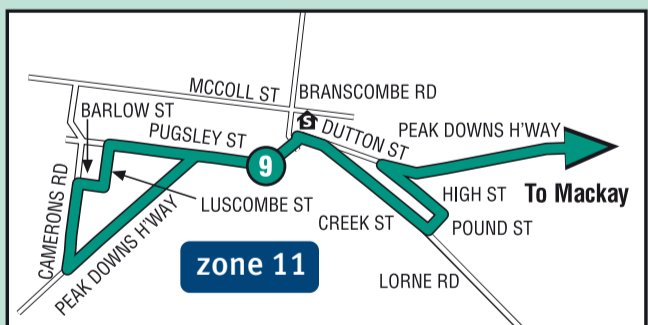

Route 9 to Walkerston Monday to Friday

major stops	am	pm
Depart Caneland	-	10.30 1.00 2.30
City (Gregory St)	-	10.35 1.05 2.35
4 Ways	-	10.40 1.10 2.45
Boundary Rd	-	10.45 1.15 2.50
Alexandra	-	10.50 1.20 2.55
Creek St	-	10.55 1.25 3.00
Luscombe St	8.35	11.00 1.30 3.05
Creek St	8.40	11.05 1.35 -
Alexandra	8.45	11.10 1.40 -
Boundary Rd	8.50	11.15 1.45 -
4 Ways	9.00	11.20 1.50 -
Wellington St	9.05	11.25 1.55 -
Arrive Caneland	9.10	11.30 2.00 -

Route 9A to University Monday to Friday

major stops	am	pm
Depart Caneland	7.50	8.30 2.20 4.45
4 Ways	7.55	8.35 2.25 4.50
Planland/University	8.00	8.40 2.30 4.55
4 Ways	8.10	8.50 2.40 5.05
Arrive Caneland	8.15	8.55 2.45 5.10

Route 11 to Mirani

Route 11 to Mirani Thursday only

major stops	am	pm
Depart Caneland	-	1.30
City (Gregory St)	-	1.32
Pleystowe	-	1.48
Marian	-	1.55
Mirani	9.00	2.10
Marian	9.15	-
Pleystowe	9.23	-
City (Gregory St)	9.55	-
Arrive Caneland	10.00	-

Route 10 to Sarina

Route 10 to Sarina Monday to Friday

major stops	am	pm
Depart TAFE	-	s/s s/t 5.10
Caneland	-	9.10 3.00 5.20
City (Gregory St)	-	9.15 3.10 5.25
City (Gordon St)	6.20	- - -
City Gates	6.30	9.20 3.20 5.30
Bakers Creek	6.35	9.25 3.25 5.35
Moana Van Park	6.45	9.35 3.35 5.45
Sarina (Anzac St)	7.00	9.45 4.00 6.00
Sarina (circuit)	7.00	9.55 - -
Moana Van Park	7.15	10.10 4.15 6.15
Bakers Creek	7.25	10.20 4.25 6.25
City Gates	7.30	10.25 4.30 6.30
TAFE Sydney St	7.37	- - -
Arrive Caneland	7.40	10.35 4.40 6.40