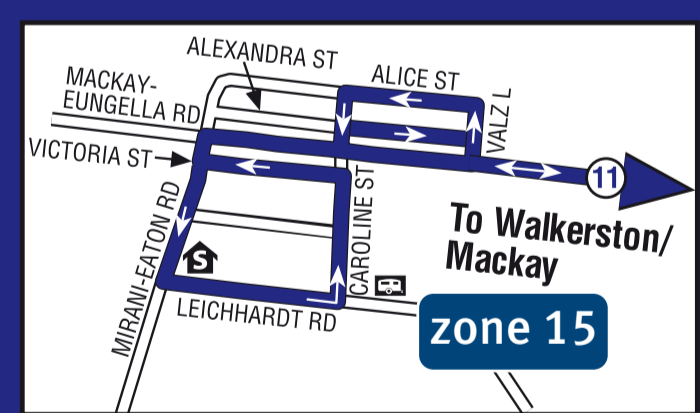

Route 9 to Walkerston Monday to Friday

major stops	am	pm
Depart Caneland	-	10.30 1.00 2.30
City (Gregory St)	-	10.35 1.05 2.35
4 Ways	-	10.40 1.10 2.45
Boundary Rd	-	10.45 1.15 2.50
Alexandra	-	10.50 1.20 2.55
Creek St	-	10.55 1.25 3.00
Luscombe St	8.35	11.00 1.30 3.05
Creek St	8.40	11.05 1.35 -
Alexandra	8.45	11.10 1.40 -
Boundary Rd	8.50	11.15 1.45 -
4 Ways	9.00	11.20 1.50 -
Wellington St	9.05	11.25 1.55 -
Arrive Caneland	9.10	11.30 2.00 -

Route 11 to Mirani

Route 11 to Mirani Thursday only

major stops	am	pm
Depart Caneland	-	1.30
City (Gregory St)	-	1.32
Pleystowe	-	1.48
Marian	-	1.55
Mirani	9.00	2.10
Marian	9.15	-
Pleystowe	9.23	-
City (Gregory St)	9.55	-
Arrive Caneland	10.00	-

Route 10 to Sarina

Route 10 to Sarina Monday to Friday

major stops	am	pm
Depart TAFE	-	s/s s/t 5.10
Caneland	-	9.10 3.00 5.20
City (Gregory St)	-	9.15 3.10 5.25
City (Gordon St)	6.20	- - -
City Gates	6.30	9.20 3.20 5.30
Bakers Creek	6.35	9.25 3.25 5.35
Moana Van Park	6.45	9.35 3.35 5.45
Sarina (Anzac St)	7.00	9.45 4.00 6.00
Sarina (circuit)	7.00	9.55 - -
Moana Van Park	7.15	10.10 4.15 6.15
Bakers Creek	7.25	10.20 4.25 6.25
City Gates	7.30	10.25 4.30 6.30
TAFE Sydney St	7.37	- - -
Arrive Caneland	7.40	10.35 4.40 6.40