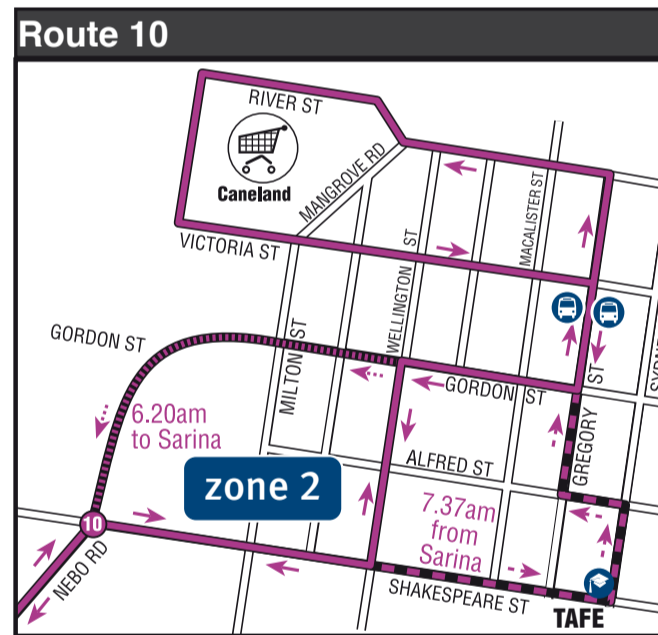

Concession and discount fares apply to:

- people with a vision impairment holding a Vision Impaired Travel Pass (VIP). VIP holders travel free.
- children aged five to fourteen years inclusive - children four years and under travel free
- full-time secondary students attending an approved Queensland school
- full-time tertiary students holding a current Tertiary Transport Card

- pensioners holding a current Queensland Pensioner Concession Card
- veterans holding a current Queensland Repatriation Health Card - for all conditions (Gold Card)
- seniors holding a Seniors Card (not Seniors Discount Card)
- carers presenting the Companion Card (including Companion Cards from other states and territories) will travel free on the **qconnect** network.

please note-

- to be eligible for a concession fare you must produce a valid concession card.

Zone calculator

		Destination zone														
		1	2	3	4	5	6	7	8	9	10	11	12	13	14	15
Origin zone	1	1	2	3	4	2	3	4	5	6	2	3	4	5	6	7
	2	2	1	2	3	3	4	5	6	7	2	3	4	5	6	7
	3	3	2	1	2	4	5	6	7	8	3	4	5	6	7	8
	4	4	3	2	1	5	6	7	8	9	4	5	6	7	8	9
	5	5	4	3	2	1	2	3	4	5	3	4	5	6	7	8
	6	6	5	4	3	2	1	2	3	4	4	5	6	7	8	9
	7	7	6	5	4	3	2	1	2	3	5	6	7	8	9	10
	8	8	7	6	5	4	3	2	1	2	6	7	8	9	10	11
	9	9	8	7	6	5	4	3	2	1	7	8	9	10	11	12
	10	10	9	8	7	6	5	4	3	2	8	9	10	11	12	13
	11	11	10	9	8	7	6	5	4	3	9	10	11	12	13	14
	12	12	11	10	9	8	7	6	5	4	10	11	12	13	14	15
	13	13	12	11	10	9	8	7	6	5	11	12	13	14	15	16
	14	14	13	12	11	10	9	8	7	6	12	13	14	15	16	17
	15	15	14	13	12	11	10	9	8	7	13	14	15	16	17	18

qconnect is an initiative of the Queensland Government to meet the public transport needs of regional Queensland.

In addition to standardised fares and ticket types, **qconnect** has introduced a zonal fare system with improved bus routes and timetables to make it easier for you to get around.

Further information on discounts and concessions is available at www.qconnect.qld.gov.au

timetables