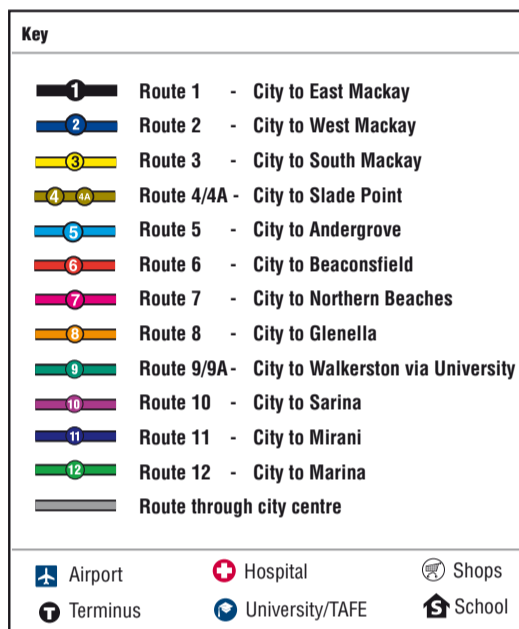

Concession and discount fares apply to:

- people with a vision impairment holding a Vision Impaired Travel Pass (VIP). VIP holders travel free.
- children aged five to fourteen years inclusive - children four years and under travel free
- full-time secondary students attending an approved Queensland school
- full-time tertiary students holding a current Tertiary Transport Card

- pensioners holding a current Queensland Pensioner Concession Card
- veterans holding a current Queensland Repatriation Health Card - for all conditions (Gold Card)
- seniors holding a Seniors Card (not Seniors Discount Card)
- carers presenting the Companion Card (including Companion Cards from other states and territories) will travel free on the **qconnect** network.

please note-

- to be eligible for a concession fare you must produce a valid concession card.

Zone calculator

		Destination zone														
		1	2	3	4	5	6	7	8	9	10	11	12	13	14	15
Origin zone	1	1	2	3	4	2	3	4	5	6	2	3	4	5	6	7
	2	2	1	2	3	3	4	5	6	7	2	3	4	5	6	7
	3	3	2	1	2	4	5	6	7	8	3	4	5	6	7	8
	4	4	3	2	1	5	6	7	8	9	4	5	6	7	8	9
	5	5	4	3	2	1	2	3	4	5	3	4	5	6	7	8
	6	6	5	4	3	2	1	2	3	4	4	5	6	7	8	9
	7	7	6	5	4	3	2	1	2	3	5	6	7	8	9	10
	8	8	7	6	5	4	3	2	1	2	6	7	8	9	10	11
	9	9	8	7	6	5	4	3	2	1	7	8	9	10	11	12
	10	10	9	8	7	6	5	4	3	2	8	9	10	11	12	13
	11	11	10	9	8	7	6	5	4	3	9	10	11	12	13	14
	12	12	11	10	9	8	7	6	5	4	10	11	12	13	14	15
	13	13	12	11	10	9	8	7	6	5	11	12	13	14	15	16
	14	14	13	12	11	10	9	8	7	6	12	13	14	15	16	17
	15	15	14	13	12	11	10	9	8	7	13	14	15	16	17	18

qconnect is an initiative of the Queensland Government to meet the public transport needs of regional Queensland.

In addition to standardised fares and ticket types, **qconnect** has introduced a zonal fare system with improved bus routes and timetables to make it easier for you to get around.

Further information on discounts and concessions is available at www.qconnect.qld.gov.au

timetables