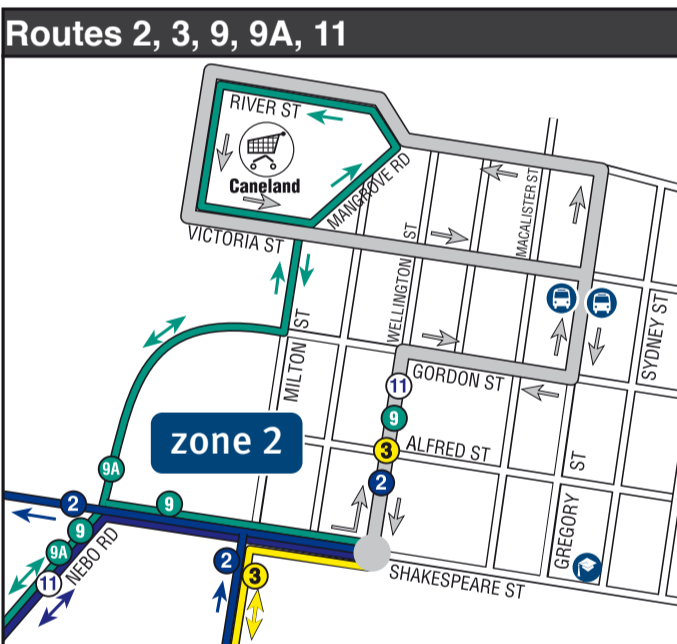

Concession and discount fares apply to:

- people with a vision impairment holding a Vision Impaired Travel Pass (VIP). VIP holders travel free.
- children aged five to fourteen years inclusive - children four years and under travel free
- full-time secondary students attending an approved Queensland school
- full-time tertiary students holding a current Tertiary Transport Card

- pensioners holding a current Queensland Pensioner Concession Card
- veterans holding a current Queensland Repatriation Health Card - for all conditions (Gold Card)
- seniors holding a Seniors Card (not Seniors Discount Card)
- carers presenting the Companion Card (including Companion Cards from other states and territories) will travel free on the **qconnect** network.

please note-

- to be eligible for a concession fare you must produce a valid concession card.

Zone calculator

		Destination zone														
		1	2	3	4	5	6	7	8	9	10	11	12	13	14	15
Origin zone	1	1	2	3	4	2	3	4	5	6	2	3	4	5	6	7
	2	2	1	2	3	3	4	5	6	7	2	3	4	5	6	7
	3	3	2	1	2	4	5	6	7	8	3	4	5	6	7	8
	4	4	3	2	1	5	6	7	8	9	4	5	6	7	8	9
	5	5	4	3	2	1	2	3	4	5	3	4	5	6	7	8
	6	6	5	4	3	2	1	2	3	4	4	5	6	7	8	9
	7	7	6	5	4	3	2	1	2	3	5	6	7	8	9	10
	8	8	7	6	5	4	3	2	1	2	6	7	8	9	10	11
	9	9	8	7	6	5	4	3	2	1	7	8	9	10	11	12
	10	10	9	8	7	6	5	4	3	2	8	9	10	11	12	13
	11	11	10	9	8	7	6	5	4	3	9	10	11	12	13	14
	12	12	11	10	9	8	7	6	5	4	10	11	12	13	14	15
	13	13	12	11	10	9	8	7	6	5	11	12	13	14	15	16
	14	14	13	12	11	10	9	8	7	6	12	13	14	15	16	17
	15	15	14	13	12	11	10	9	8	7	13	14	15	16	17	18

qconnect is an initiative of the Queensland Government to meet the public transport needs of regional Queensland.

In addition to standardised fares and ticket types, **qconnect** has introduced a zonal fare system with improved bus routes and timetables to make it easier for you to get around.

Further information on discounts and concessions is available at www.qconnect.qld.gov.au

timetables