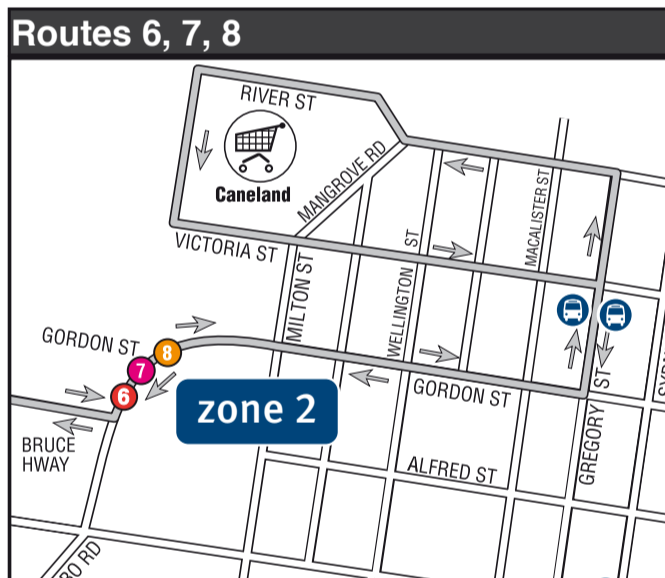

Concession and discount fares apply to:

- people with a vision impairment holding a Vision Impaired Travel Pass (VIP). VIP holders travel free.
- children aged five to fourteen years inclusive - children four years and under travel free
- full-time secondary students attending an approved Queensland school
- full-time tertiary students holding a current Tertiary Transport Card

- pensioners holding a current Queensland Pensioner Concession Card
- veterans holding a current Queensland Repatriation Health Card - for all conditions (Gold Card)
- seniors holding a Seniors Card (not Seniors Discount Card)
- carers presenting the Companion Card (including Companion Cards from other states and territories) will travel free on the **qconnect** network.

please note-

- to be eligible for a concession fare you must produce a valid concession card.

Zone calculator

		Destination zone														
		1	2	3	4	5	6	7	8	9	10	11	12	13	14	15
Origin zone	1	1	2	3	4	2	3	4	5	6	2	3	4	5	6	7
	2	2	1	2	3	3	4	5	6	7	2	3	4	5	6	7
	3	3	2	1	2	4	5	6	7	8	3	4	5	6	7	8
	4	4	3	2	1	5	6	7	8	9	4	5	6	7	8	9
	5	5	4	3	2	1	2	3	4	5	3	4	5	6	7	8
	6	6	5	4	3	2	1	2	3	4	4	5	6	7	8	9
	7	7	6	5	4	3	2	1	2	3	5	6	7	8	9	10
	8	8	7	6	5	4	3	2	1	2	6	7	8	9	10	11
	9	9	8	7	6	5	4	3	2	1	7	8	9	10	11	12
	10	10	9	8	7	6	5	4	3	2	8	9	10	11	12	13
	11	11	10	9	8	7	6	5	4	3	9	10	11	12	13	14
	12	12	11	10	9	8	7	6	5	4	10	11	12	13	14	15
	13	13	12	11	10	9	8	7	6	5	11	12	13	14	15	16
	14	14	13	12	11	10	9	8	7	6	12	13	14	15	16	17
	15	15	14	13	12	11	10	9	8	7	13	14	15	16	17	18

qconnect is an initiative of the Queensland Government to meet the public transport needs of regional Queensland.

In addition to standardised fares and ticket types, **qconnect** has introduced a zonal fare system with improved bus routes and timetables to make it easier for you to get around.

Further information on discounts and concessions is available at www.qconnect.qld.gov.au

timetables