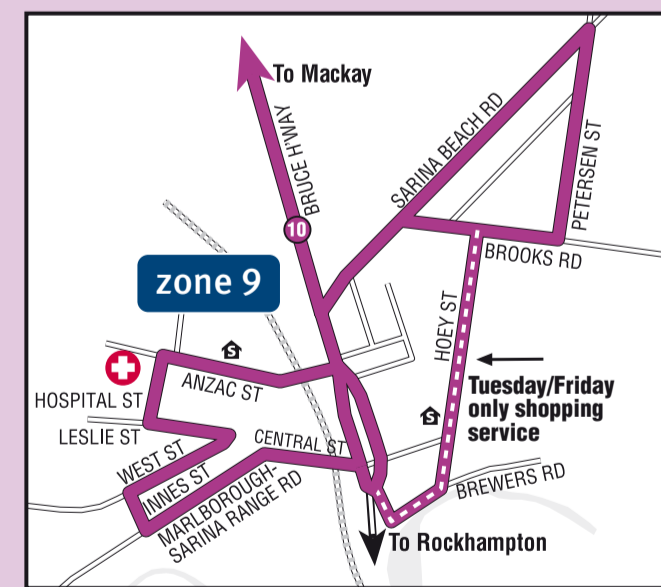

Route 9 to Walkerston Monday to Friday

major stops	am	pm
Depart Caneland	-	10.30 1.00 2.30
City (Gregory St)	-	10.35 1.05 2.35
4 Ways	-	10.40 1.10 2.45
Boundary Rd	-	10.45 1.15 2.50
Alexandra	-	10.50 1.20 2.55
Creek St	-	10.55 1.25 3.00
Luscombe St	8.35	11.00 1.30 3.05
Creek St	8.40	11.05 1.35 -
Alexandra	8.45	11.10 1.40 -
Boundary Rd	8.50	11.15 1.45 -
4 Ways	9.00	11.20 1.50 -
Wellington St	9.05	11.25 1.55 -
Arrive Caneland	9.10	11.30 2.00 -

Route 9A to University Monday to Friday

major stops	am	pm
Depart Caneland	7.50	8.30 2.20 4.45
4 Ways	7.55	8.35 2.25 4.50
Planland/University	8.00	8.40 2.30 4.55
4 Ways	8.10	8.50 2.40 5.05
Arrive Caneland	8.15	8.55 2.45 5.10

Route 11 to Mirani

Route 11 to Mirani Thursday only

major stops	am	pm
Depart Caneland	-	1.30
City (Gregory St)	-	1.32
Pleystowe	-	1.48
Marian	-	1.55
Mirani	9.00	2.10
Marian	9.15	-
Pleystowe	9.23	-
City (Gregory St)	9.55	-
Arrive Caneland	10.00	-

Route 10 to Sarina

Route 10 to Sarina Monday to Friday

major stops	am	pm
Depart TAFE	-	s/s s/t 5.10
Caneland	-	9.10 3.00 5.20
City (Gregory St)	-	9.15 3.10 5.25
City (Gordon St)	6.20	- - -
City Gates	6.30	9.20 3.20 5.30
Bakers Creek	6.35	9.25 3.25 5.35
Moana Van Park	6.45	9.35 3.35 5.45
Sarina (Anzac St)	7.00	9.45 4.00 6.00
Sarina (circuit)	7.00	9.55 - -
Moana Van Park	7.15	10.10 4.15 6.15
Bakers Creek	7.25	10.20 4.25 6.25
City Gates	7.30	10.25 4.30 6.30
TAFE Sydney St	7.37	- - -
Arrive Caneland	7.40	10.35 4.40 6.40