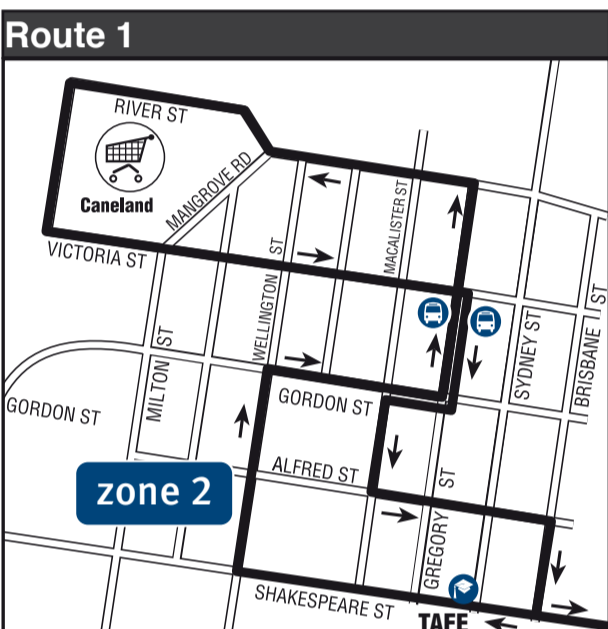

Concession and discount fares apply to:

- people with a vision impairment holding a Vision Impaired Travel Pass (VIP). VIP holders travel free.
- children aged five to fourteen years inclusive - children four years and under travel free
- full-time secondary students attending an approved Queensland school
- full-time tertiary students holding a current Tertiary Transport Card

- pensioners holding a current Queensland Pensioner Concession Card
- veterans holding a current Queensland Repatriation Health Card - for all conditions (Gold Card)
- seniors holding a Seniors Card (not Seniors Discount Card)
- carers presenting the Companion Card (including Companion Cards from other states and territories) will travel free on the **qconnect** network.

please note-

- to be eligible for a concession fare you must produce a valid concession card.

Zone calculator

		Destination zone														
		1	2	3	4	5	6	7	8	9	10	11	12	13	14	15
Origin zone	1	1	2	3	4	2	3	4	5	6	2	3	4	5	6	7
	2	2	1	2	3	3	4	5	6	7	2	3	4	5	6	7
	3	3	2	1	2	4	5	6	7	8	3	4	5	6	7	8
	4	4	3	2	1	5	6	7	8	9	4	5	6	7	8	9
	5	5	4	3	2	1	2	3	4	5	3	4	5	6	7	8
	6	6	5	4	3	2	1	2	3	4	4	5	6	7	8	9
	7	7	6	5	4	3	2	1	2	3	5	6	7	8	9	10
	8	8	7	6	5	4	3	2	1	2	6	7	8	9	10	11
	9	9	8	7	6	5	4	3	2	1	7	8	9	10	11	12
	10	10	9	8	7	6	5	4	3	2	8	9	10	11	12	13
	11	11	10	9	8	7	6	5	4	3	9	10	11	12	13	14
	12	12	11	10	9	8	7	6	5	4	10	11	12	13	14	15
	13	13	12	11	10	9	8	7	6	5	11	12	13	14	15	16
	14	14	13	12	11	10	9	8	7	6	12	13	14	15	16	17
	15	15	14	13	12	11	10	9	8	7	13	14	15	16	17	18

qconnect is an initiative of the Queensland Government to meet the public transport needs of regional Queensland.

In addition to standardised fares and ticket types, **qconnect** has introduced a zonal fare system with improved bus routes and timetables to make it easier for you to get around.

Further information on discounts and concessions is available at www.qconnect.qld.gov.au

timetables