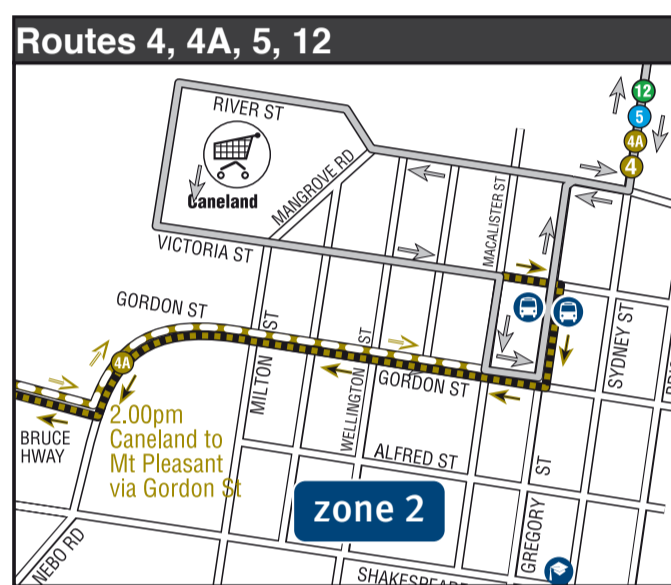

Concession and discount fares apply to:

- people with a vision impairment holding a Vision Impaired Travel Pass (VIP). VIP holders travel free.
- children aged five to fourteen years inclusive - children four years and under travel free
- full-time secondary students attending an approved Queensland school
- full-time tertiary students holding a current Tertiary Transport Card

- pensioners holding a current Queensland Pensioner Concession Card
- veterans holding a current Queensland Repatriation Health Card - for all conditions (Gold Card)
- seniors holding a Seniors Card (not Seniors Discount Card)
- carers presenting the Companion Card (including Companion Cards from other states and territories) will travel free on the **qconnect** network.

please note-

- to be eligible for a concession fare you must produce a valid concession card.

Zone calculator

		Destination zone														
		1	2	3	4	5	6	7	8	9	10	11	12	13	14	15
Origin zone	1	1	2	3	4	2	3	4	5	6	2	3	4	5	6	7
	2	2	1	2	3	3	4	5	6	7	2	3	4	5	6	7
	3	3	2	1	2	4	5	6	7	8	3	4	5	6	7	8
	4	4	3	2	1	5	6	7	8	9	4	5	6	7	8	9
	5	5	4	3	2	1	2	3	4	5	3	4	5	6	7	8
	6	6	5	4	3	2	1	2	3	4	4	5	6	7	8	9
	7	7	6	5	4	3	2	1	2	3	5	6	7	8	9	10
	8	8	7	6	5	4	3	2	1	2	6	7	8	9	10	11
	9	9	8	7	6	5	4	3	2	1	7	8	9	10	11	12
	10	10	9	8	7	6	5	4	3	2	8	9	10	11	12	13
	11	11	10	9	8	7	6	5	4	3	9	10	11	12	13	14
	12	12	11	10	9	8	7	6	5	4	10	11	12	13	14	15
	13	13	12	11	10	9	8	7	6	5	11	12	13	14	15	16
	14	14	13	12	11	10	9	8	7	6	12	13	14	15	16	17
	15	15	14	13	12	11	10	9	8	7	13	14	15	16	17	18

qconnect is an initiative of the Queensland Government to meet the public transport needs of regional Queensland.

In addition to standardised fares and ticket types, **qconnect** has introduced a zonal fare system with improved bus routes and timetables to make it easier for you to get around.

Further information on discounts and concessions is available at www.qconnect.qld.gov.au

timetables